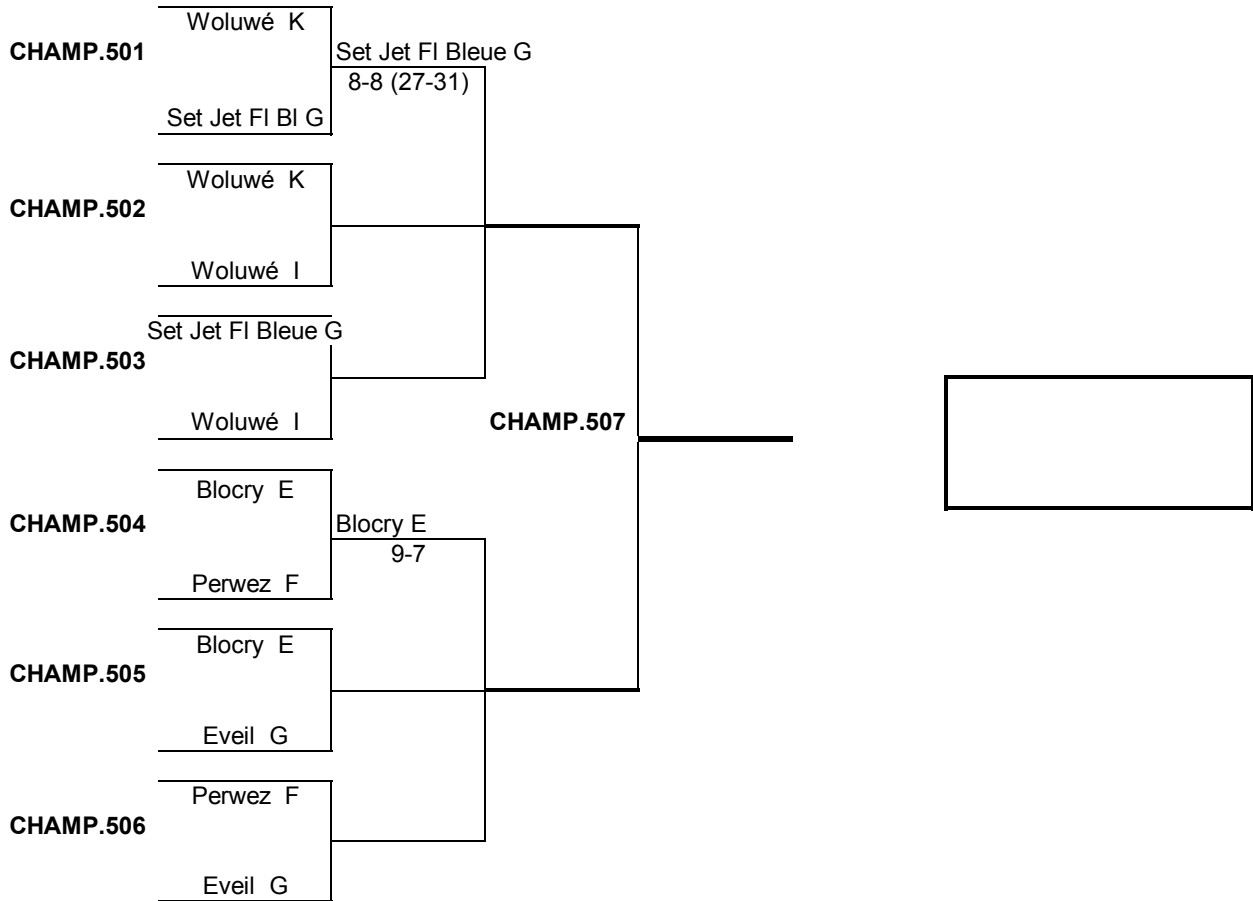

DIVISION 5

DIVISION 6

DIVISION 1 DAMES

Logis Aud C

DIVISION 2 DAMES

Wavre-Walhain B

DIVISION 3 DAMES

Woluwé E